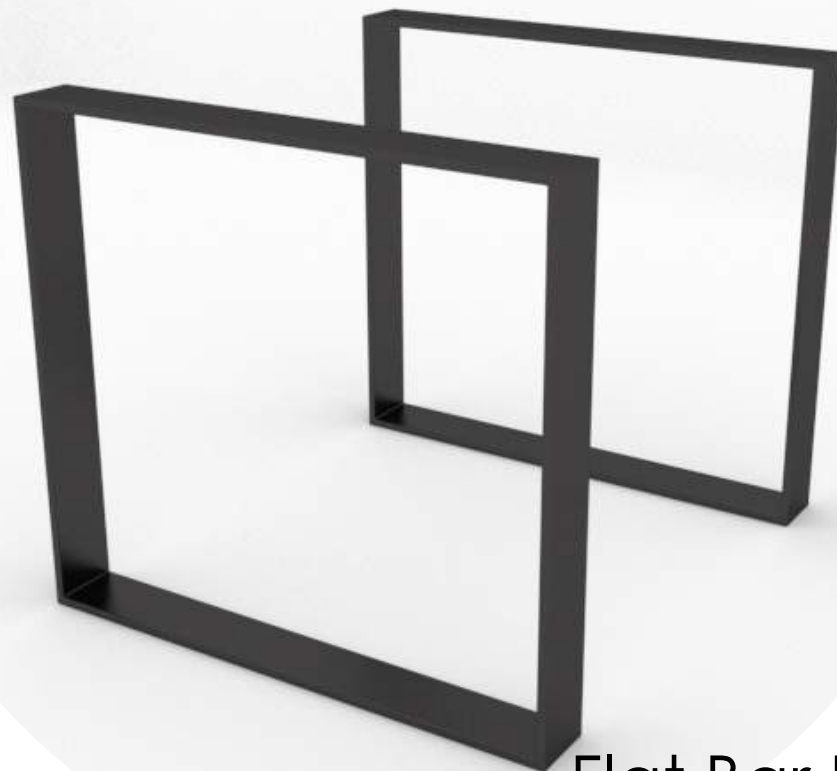

# TABLE BASES

Flat Bar Base

Powder-coat color

Bk08

Gray

Copper TEX

Flat Bar Base  
Steel Frame