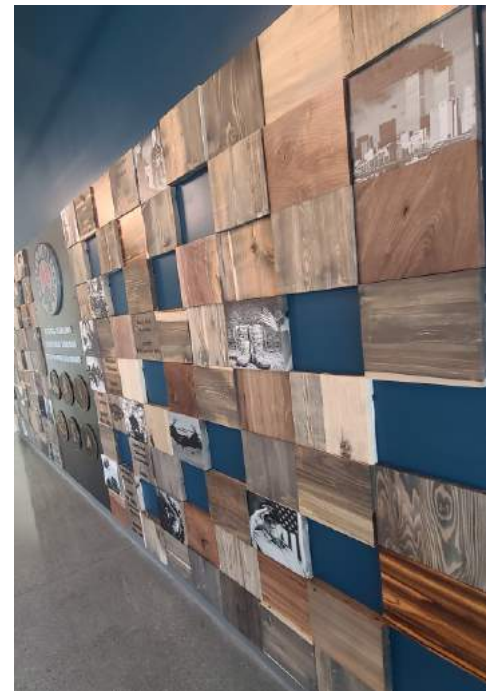

PLATOON 22
Honoring Those who Served
Designed by:
Blue Snow Inc.
Fabrication and Installation:
Blue Snow Inc.

This wall graphic was created in memory of all those who have served before us. Each block is made up of a variety of 100% sustainably sourced hardwoods. Once it was installed and showcased the overall theme was to bring to life those who support veterans, veteran families, and their dreams after service.