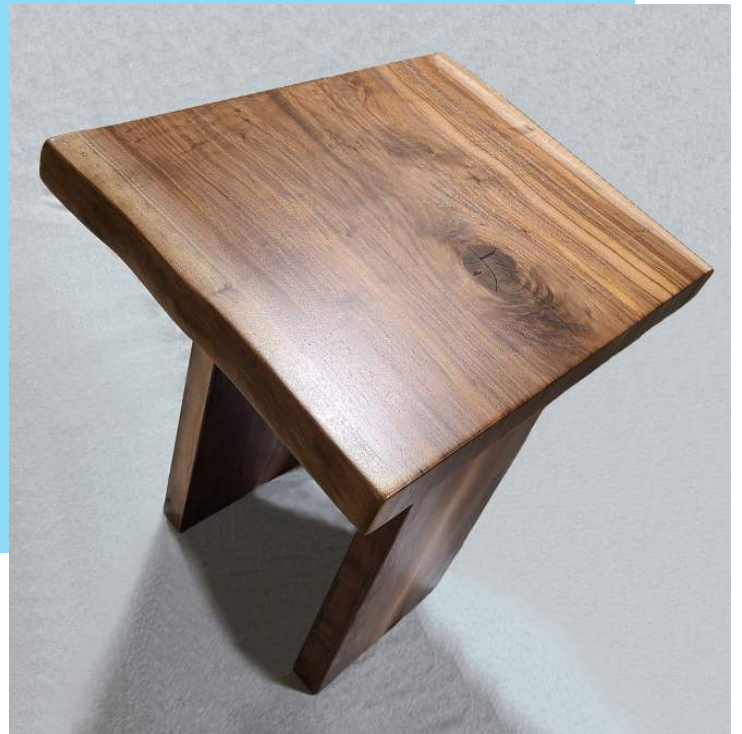

BED AND BATH

Night Stands