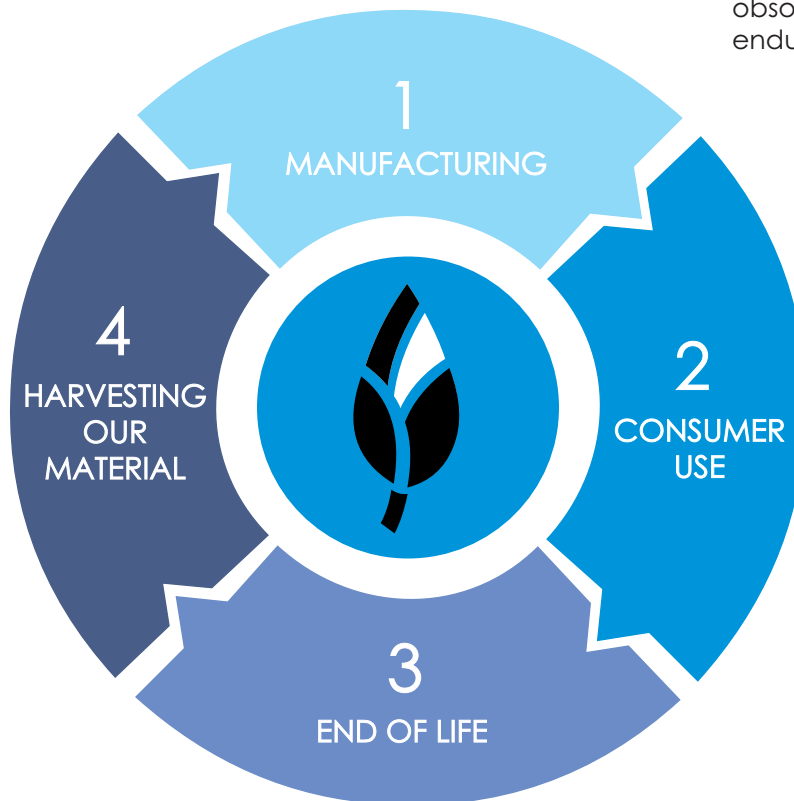

PRODUCT LIFE CYCLE

1 MANUFACTURING

Our manufacturing facilities use 20% solar electricity and 80% hydroelectric. Glues, sprays and finishes are all water based.

2 CONSUMER USE

Products are made to have long life spans. They are durable and require very little maintenance. These products are the antithesis of planned obsolescence. They are made to endure not break down.

4 MANUFACTURING

Our wood is harvested from natural disasters. New wood used in products comes from trees that naturally died. Some materials are harvested when our previous products reach their end of life stage.

3 END OF LIFE

We guarantee some products for life. The moment a consumer wishes to dispose of our product, we encourage them to return them to us to be made into another useful product of equal value. Our products are designed for disassembly. Repurposing materials requires very little time and energy.